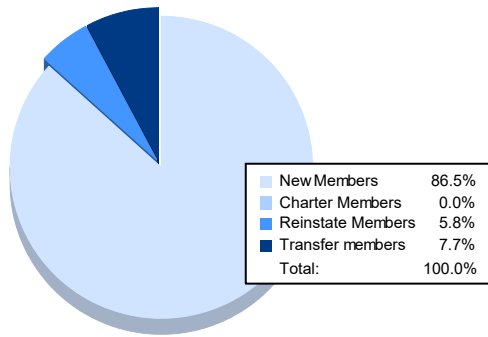

Year	New Clubs	Dropped Clubs	Gain/ Loss Clubs	New Members	Charter Members	Reinstate Members	Transfer Members	Total Member Added	Total Members Dropped	Gain/ Loss Members
2016-2017	1	0	1	113	24	1	2	140	108	32
2017-2018	0	0	0	113	0	6	4	123	185	-62
2018-2019	0	2	-2	87	1	5	3	96	131	-35
2019-2020	0	1	-1	72	0	1	2	75	106	-31
2020-2021	0	1	-1	45	0	3	4	52	159	-107
<b>Average</b>	<b>0</b>	<b>1</b>	<b>-1</b>	<b>86</b>	<b>5</b>	<b>3</b>	<b>3</b>	<b>97</b>	<b>138</b>	<b>-41</b>

### Membership Composition June 2021 Cumulative