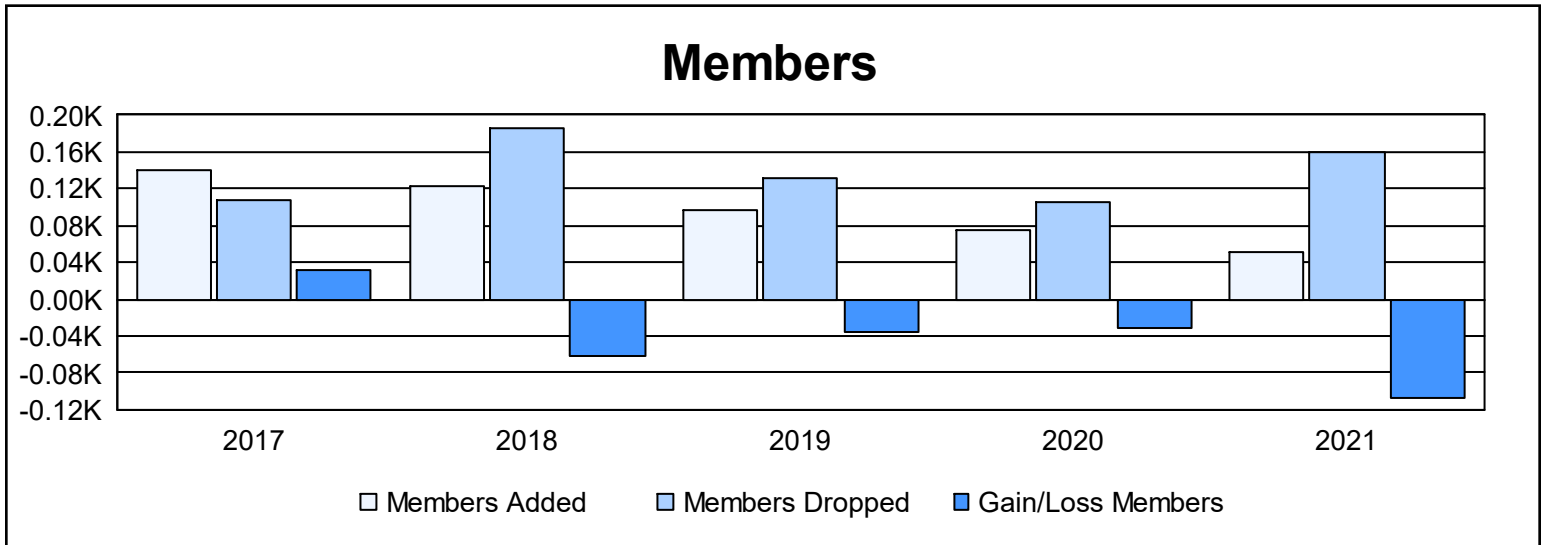

Year	New Clubs	Dropped Clubs	Gain/ Loss Clubs	New Members	Charter Members	Reinstate Members	Transfer Members	Total Member Added	Total Members Dropped	Gain/ Loss Members
2016-2017	1	0	1	113	24	1	2	140	108	32
2017-2018	0	0	0	113	0	6	4	123	185	-62
2018-2019	0	2	-2	87	1	5	3	96	131	-35
2019-2020	0	1	-1	72	0	1	2	75	106	-31
2020-2021	0	1	-1	45	0	3	4	52	159	-107
<b>Average</b>	<b>0</b>	<b>1</b>	<b>-1</b>	<b>86</b>	<b>5</b>	<b>3</b>	<b>3</b>	<b>97</b>	<b>138</b>	<b>-41</b>

### Membership Composition June 2021 Cumulative