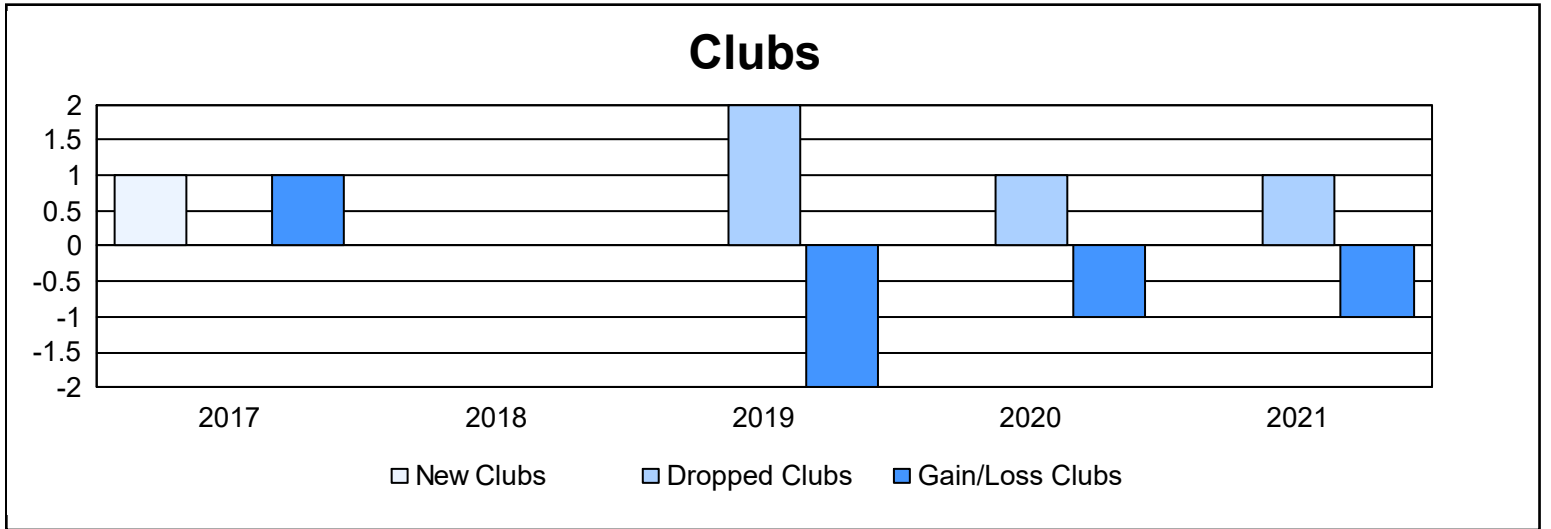

Year	New Clubs	Dropped Clubs	Gain/ Loss Clubs	New Members	Charter Members	Reinstate Members	Transfer Members	Total Member Added	Total Members Dropped	Gain/ Loss Members
2016-2017	1	0	1	113	24	1	2	140	108	32
2017-2018	0	0	0	113	0	6	4	123	185	-62
2018-2019	0	2	-2	87	1	5	3	96	131	-35
2019-2020	0	1	-1	72	0	1	2	75	106	-31
2020-2021	0	1	-1	45	0	3	4	52	159	-107
<b>Average</b>	<b>0</b>	<b>1</b>	<b>-1</b>	<b>86</b>	<b>5</b>	<b>3</b>	<b>3</b>	<b>97</b>	<b>138</b>	<b>-41</b>

### Membership Composition June 2021 Cumulative